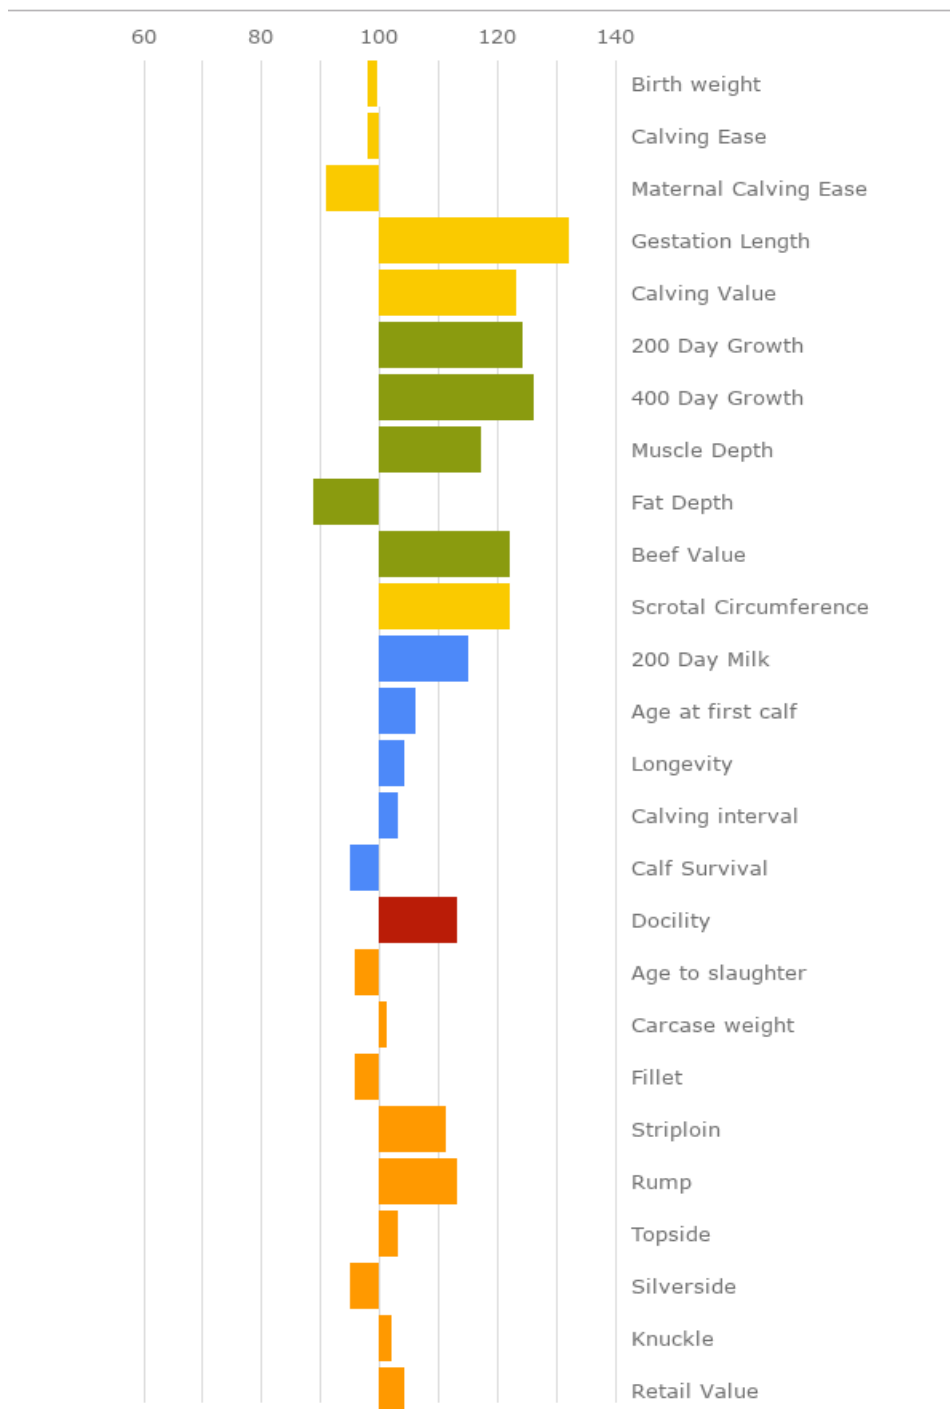

DAM

Tomschoice Ici

MGS
Kaprico Eravelle

MGD
Tomschoice Gigi

Tag: UK124148300477

Genus Code: LN2792

NAAB Code: 29LM0108

Royalty: £35 + VAT

GENUS BEEF. PROVEN TO BE THE BEST.

TOMSCHOICE ONSLOW

View sires latest EBV figures here –

<https://www.taurusdata.co.uk/beef/animalmanager/animaldetails?id=10385702#ebvs>