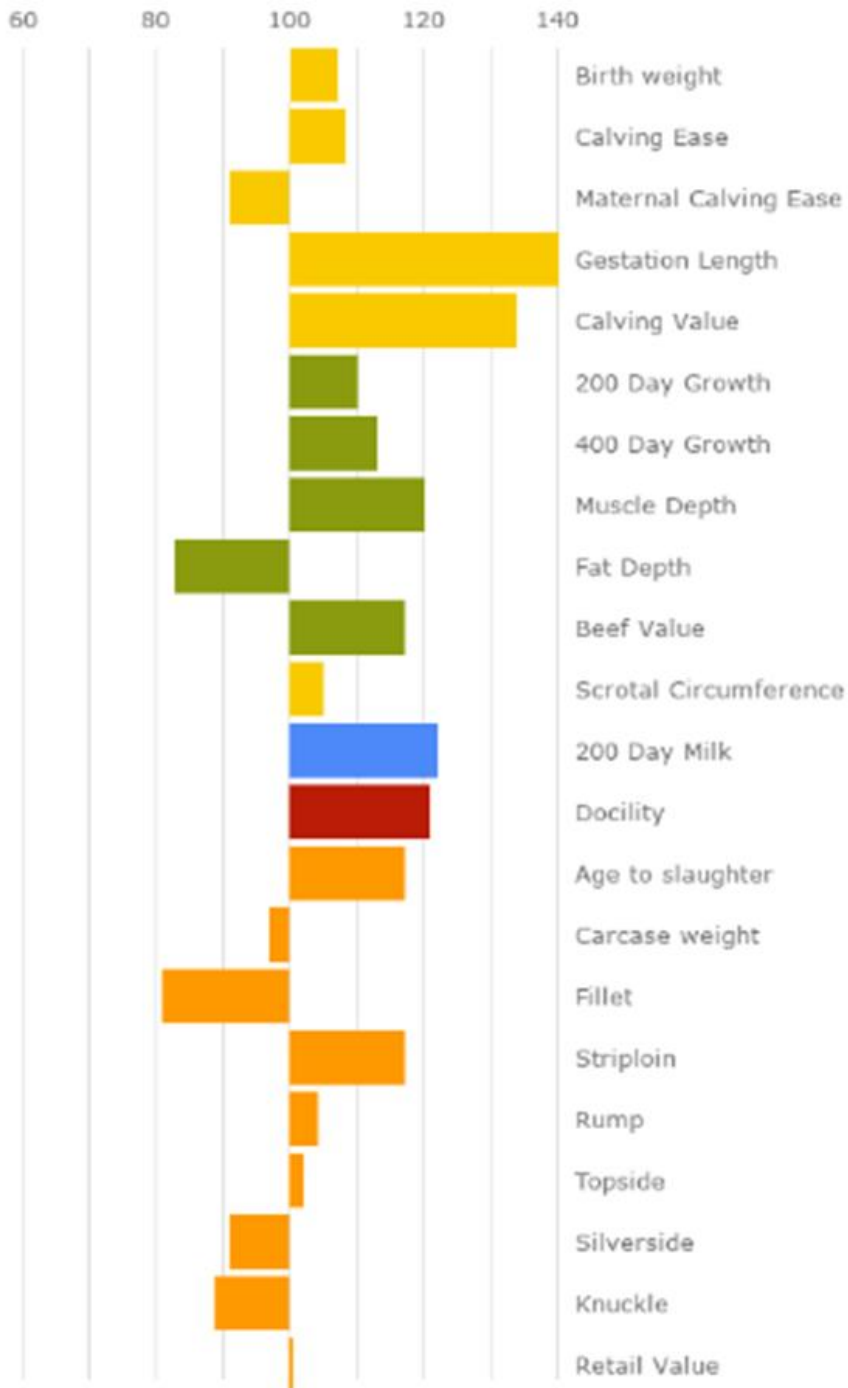

LIMOUSIN – UNPROVEN

TOMSCHOICE NATION

SIRE PEDIGREE:

SIRE

Kaprico Eravelle

PGS
Wilodge Tonka

PGD
Kaprico Ravelle

DAM

Tomschoice
Imagination

MGS
Haltcliffe Vermont

MGD
Tomschoice Fantasia

Tag: UK124148 100440

Genus Code: LN2791

NAAB Code: 29LM0107

Royalty: £35 + VAT

GENUS BEEF. PROVEN TO BE THE BEST.

TOMSCHOICE NATION

View sires latest EBV figures here – <https://www.taurusdata.co.uk/beef/animalmanager/animaldetails?id=10380008>