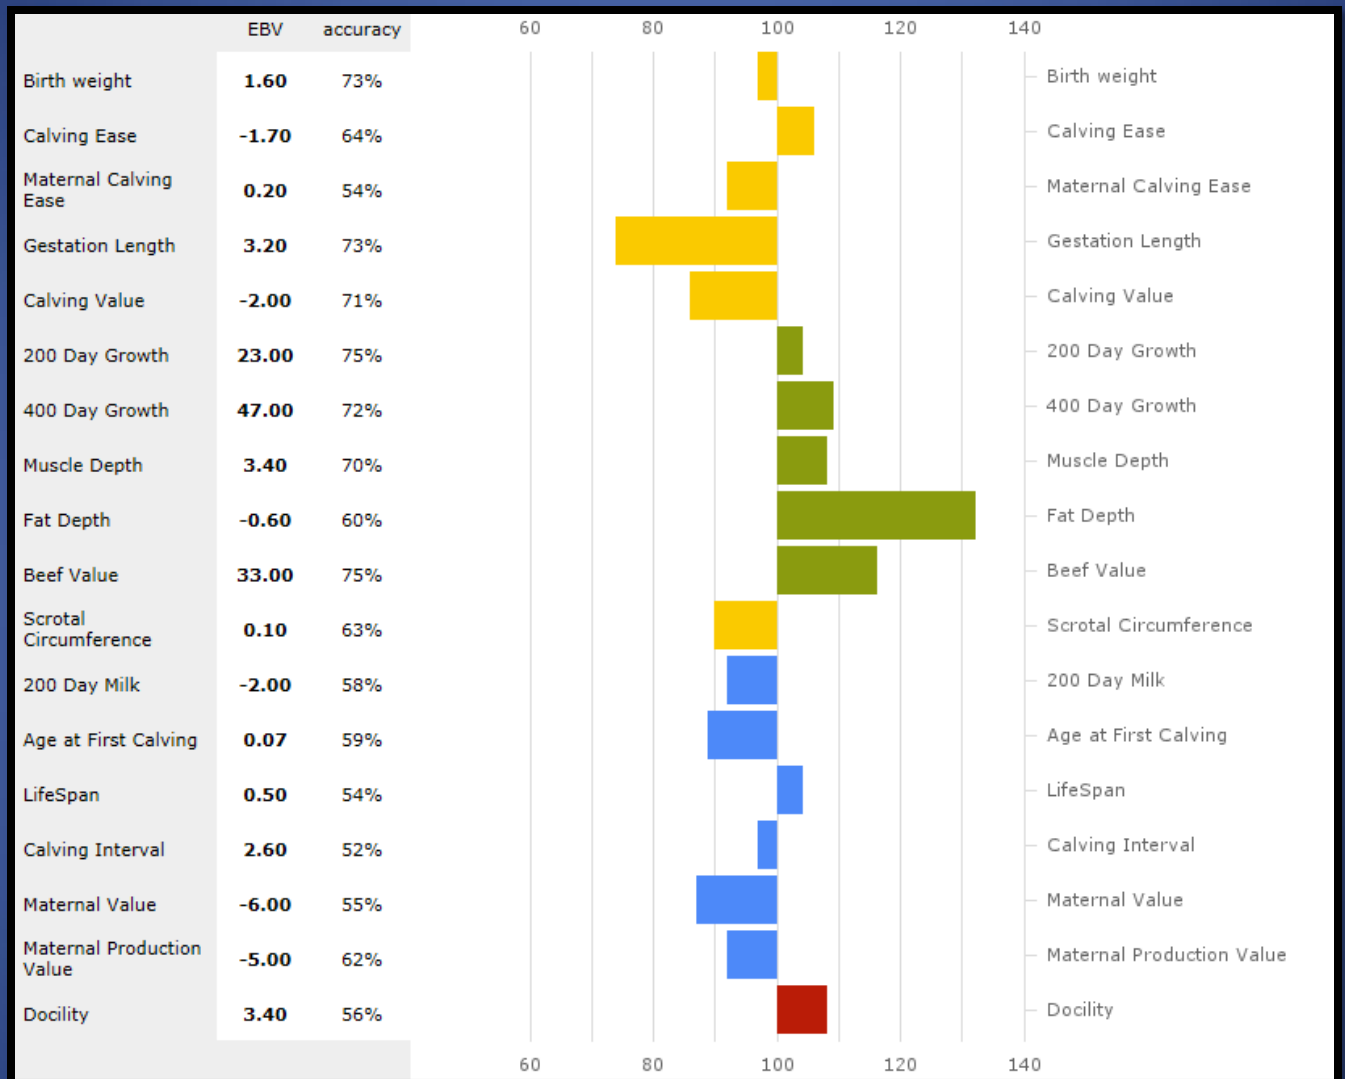

# Genus Beef Calving Survey

Unproven Limousin Sire: Sarkley GODDARD

Data as of 16/11/13, available from:

<http://www.basco.org/beef/animalmanager/animaldetails/id/9179485>

The information given is correct to the best of our knowledge and belief Genus does not accept liability for any losses which may result from any error