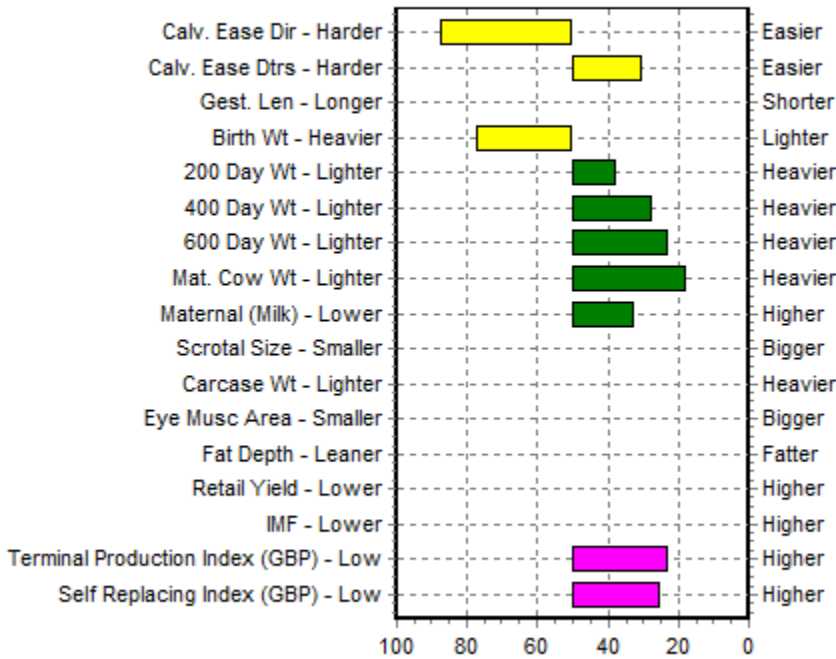

Denizes Fancy
Therese 4th

MGS
Ashland Tornado
MGD
Darsham Suzanna

Tag: UK 181888 501775

Genus Code: SG1292

NAAB Code: 29SM0486

Royalty: £35 + VAT

GENUS BEEF. PROVEN TO BE THE BEST.

DENIZES INFERNO 17

EBV Percentiles for DENIZES INFERNO 17

50th Percentile is the Breed Avg. EBVs for 2017 Born Calves

January 2019 Simmental BREEDPLAN															
	Calving Ease DIR (%)	Calving Ease DTRS (%)	Gestation Length (days)	Birth Wt. (kg)	200 Day Wt (kg)	400 Day Wt (kg)	600 Day Wt (kg)	Mat Cow Wt (kg)	Maternal (Milk) (kg)	Scrotal Size (cm)	Carcase Wt (kg)	Eye Muscle Area (sq cm)	Fat Depth (mm)	Retail Beef Yield (%)	IMF (%)
EBV	-5.0	+0.9	-	+3.5	+34	+66	+73	+77	+7	-	-	-	-	-	-
Acc	50%	44%	-	69%	57%	52%	53%	44%	37%	-	-	-	-	-	-
Breed Avg. EBVs for 2017 Born Calves Click for Percentiles															
EBV	-0.7	-0.2	+0.0	+2.5	+33	+60	+65	+66	+6	+0.5	+43	+3.7	-0.1	+0.7	-0.1

Traits Observed: CE,BWT

SELECTION INDEX VALUES		
Market Target	Index Value	Breed Average
Terminal Production Index (GBP)	+83	+72
Self Replacing Index (GBP)	+90	+80

View sires latest EBV figures here - <http://abri.une.edu.au/online/cgi-bin/i4.dll?1=3E373E37&2=242D&3=56&5=2B3C2B3C3A&6=275A5C265A202F2025>