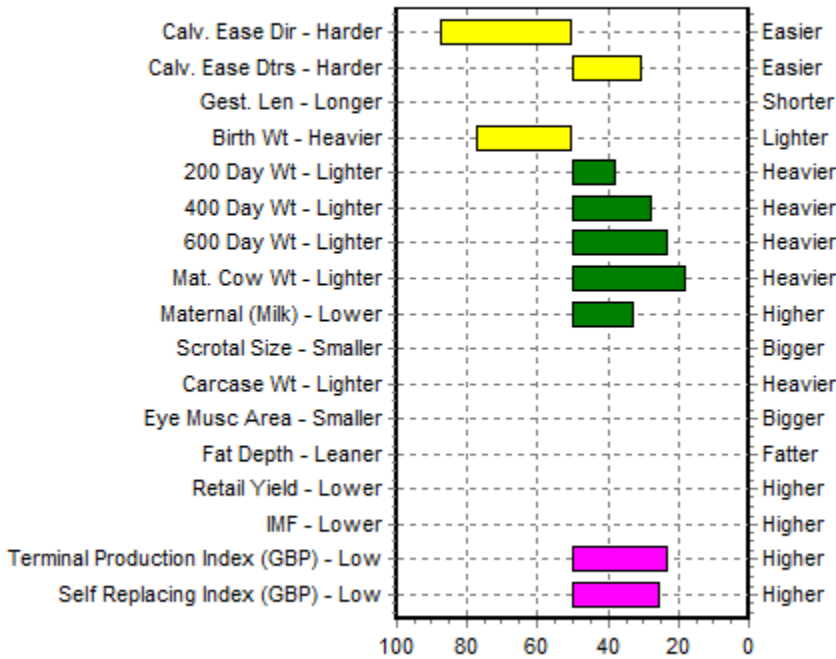

### DAM

Denizes Fancy  
Therese 4th

MGS  
Ashland Tornado  
MGD  
Darsham Suzanna

Tag: UK 181888 501775

Genus Code: SG1292

NAAB Code: 29SM0486

Royalty: £42.00 + VAT

GENUS BEEF. PROVEN TO BE THE BEST.

## EBV Percentiles for DENIZES INFERNO 17

50th Percentile is the Breed Avg. EBVs for 2017 Born Calves

January 2019 Simmental BREEDPLAN															
	Calving Ease DIR (%)	Calving Ease DTRS (%)	Gestation Length (days)	Birth Wt. (kg)	200 Day Wt (kg)	400 Day Wt (kg)	600 Day Wt (kg)	Mat Cow Wt (kg)	Maternal (Milk) (kg)	Scrotal Size (cm)	Carcase Wt (kg)	Eye Muscle Area (sq cm)	Fat Depth (mm)	Retail Beef Yield (%)	IMF (%)
EBV	-5.0	+0.9	-	+3.5	+34	+66	+73	+77	+7	-	-	-	-	-	-
Acc	50%	44%	-	69%	57%	52%	53%	44%	37%	-	-	-	-	-	-
Breed Avg. EBVs for 2017 Born Calves <a href="#">Click for Percentiles</a>															
EBV	-0.7	-0.2	+0.0	+2.5	+33	+60	+65	+66	+6	+0.5	+43	+3.7	-0.1	+0.7	-0.1