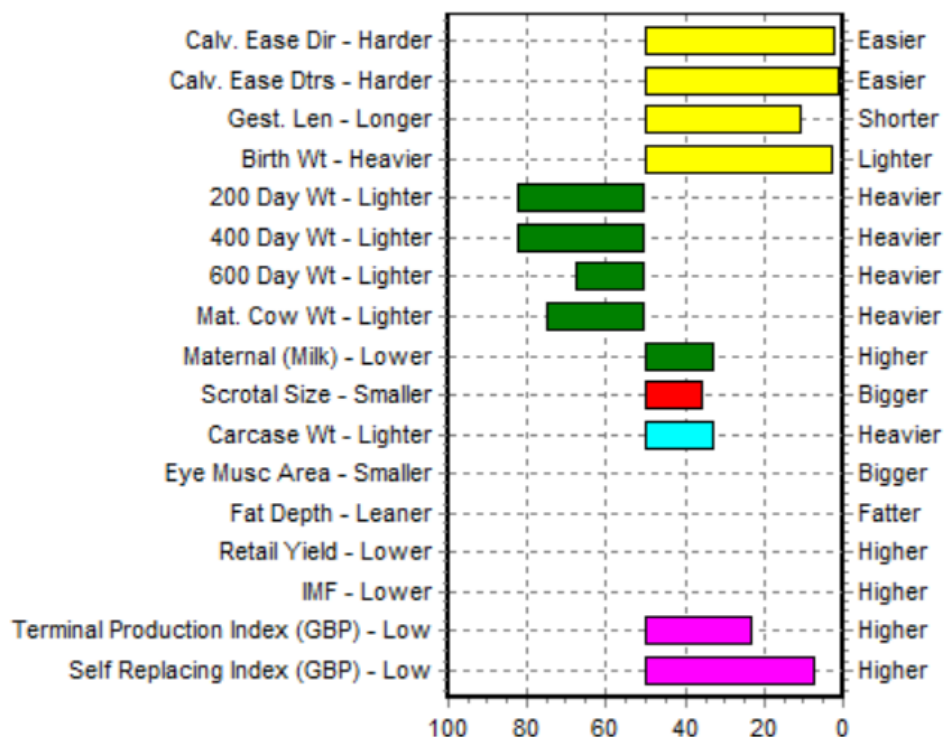

DAM

Raceview Cinderella
KIM

MGS
Raceview King

MGD
Ballingar Kim

Tag: UK 181888601790

Genus Code: SG1293

NAAB Code: 29SM0487

Royalty: £42 + VAT

GENUS BEEF. PROVEN TO BE THE BEST.

DENIZES IBRAHAM 17

EBV Percentiles for DENIZES IBRAHAM 17

50th Percentile is the Breed Avg. EBVs for 2017 Born Calves

February 2019 Simmental BREEDPLAN

| | Calving Ease DIR (%) | Calving Ease DTRS (%) | Gestation Length (days) | Birth Wt. (kg) | 200 Day Wt (kg) | 400 Day Wt (kg) | 600 Day Wt (kg) | Mat Cow Wt (kg) | Maternal (Milk) (kg) | Scrotal Size (cm) | Carcase Wt (kg) | Eye Muscle Area (sq cm) | Fat Depth (mm) | Retail Beef Yield (%) | IMF (%) |
|--|----------------------|-----------------------|-------------------------|----------------|-----------------|-----------------|-----------------|-----------------|----------------------|-------------------|-----------------|-------------------------|----------------|-----------------------|---------|
| EBV | +8.1 | +10.1 | -1.1 | -0.5 | +27 | +49 | +59 | +56 | +7 | +0.7 | +46 | - | - | - | - |
| Acc | 55% | 54% | 56% | 71% | 62% | 59% | 59% | 51% | 49% | 50% | 50% | - | - | - | - |
| Breed Avg. EBVs for 2017 Born Calves Click for Percentiles | | | | | | | | | | | | | | | |
| EBV | -0.7 | -0.2 | +0.0 | +2.5 | +33 | +60 | +65 | +66 | +6 | +0.5 | +43 | +3.7 | -0.1 | +0.7 | -0.1 |

Traits Observed: CE,BWT

| SELECTION INDEX VALUES | | |
|---------------------------------|-------------|---------------|
| Market Target | Index Value | Breed Average |
| Terminal Production Index (GBP) | +82 | +72 |
| Self Replacing Index (GBP) | +105 | +80 |