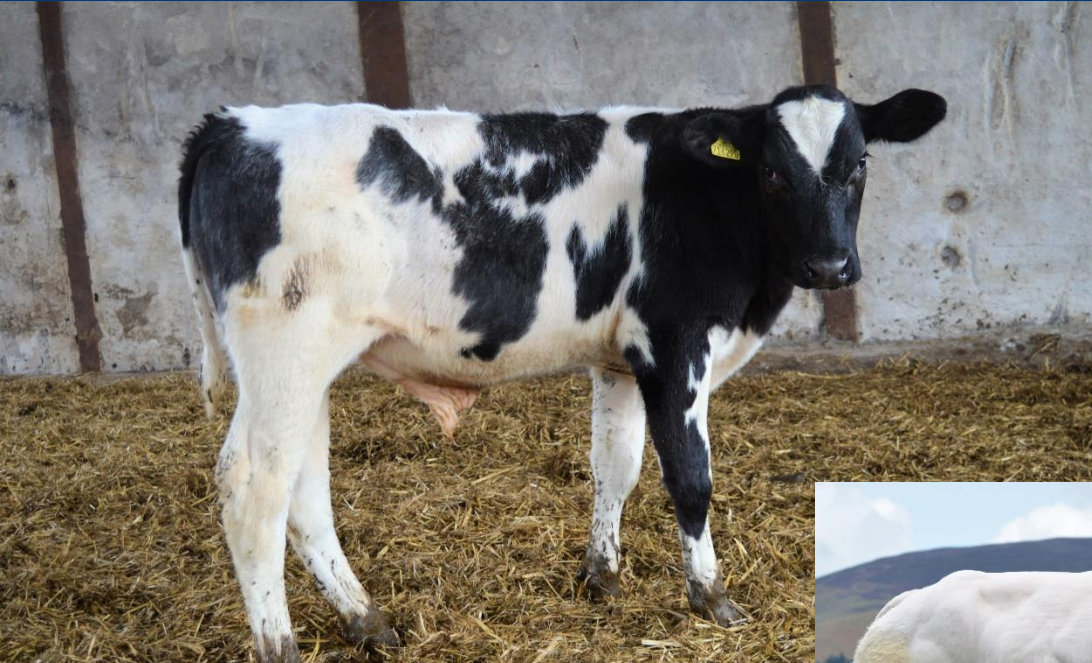

BRITISH BLUE

GABERAL

BEEF INFOCUS™

SIRE: Wilodge Ubitus

DAM: Ballygrange Angel

MGS: Epi Des Granges

ROSTREVOR GABERAL

A real leader for calving ease, suited to those who care most about issue free calving's and getting cows back in calf quickly.

EAR TAG: UK 942228 301067

NAAB: 29BB0044

GENUS Code: BB1294

Royalty: £30 + VAT

GENUS BEEF CALVING SURVEY ON DAIRY COWS ONLY

	70 BSI	100 BSI	130 BSI	Calvings 177	Herds 89	Reliability ★ ★ ★ ★
Calving Ease (cows)			130	GENUS ABS BREED AV. 3.0%		PROVEN STATISTIC 1.0%
Gestation Length		100		283 days		283 days
Calf Quality	86			53%		48%
Calf Survivability			116	4.3%		3.5%