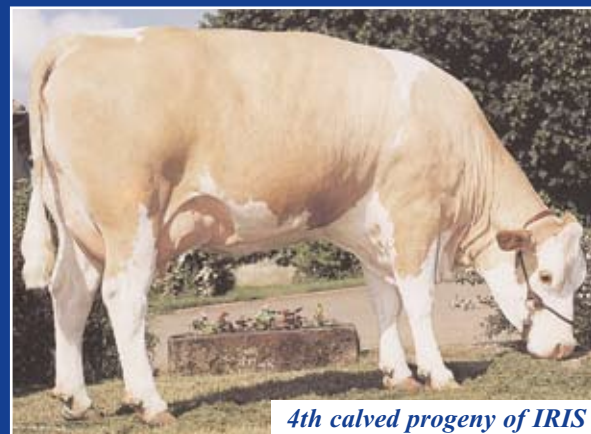

The Premier Collection

Two Simmental sires for the pedigree breeder

IRIS

Iris

HB No. FR5593017759

Sire Horwein — PGS Horror
PGD Weibi

Dam Galaxie — MGS Zeus
MGD Venus

No Royalties

4th calved progeny of IRIS

- ◆ Iris is excellent for breeding replacements, for the pedigree or commercial suckler herd.
- ◆ Excellent growth and stature with superb conformation.
- ◆ Daughters of Iris will go on to be well fleshed cows with excellent milking ability for many years.
- ◆ Sons of Iris have size, frame and excellent conformation.

Tremendous shape and excellent loin

Excellent style and conformation suited to the show-ring

Excellent growth well-suited for suckled calf sales

1st calved heifer progeny of IRIS

MIDWEST

HB No. FR5296115316

Sire Streuf — PGS Zeus
 — PGD Hella

Dam Futee — MGS Hodscha
 — MGD Bornee

No Royalties

- ◆ Midwest has excellent conformation with length and great loin.
- ◆ Calving ease combined with great legs and good locomotion.
- ◆ Daughters of Midwest have size, scale and excellent milking ability.
- ◆ Sons of Midwest have rapid growth, conformation and style.