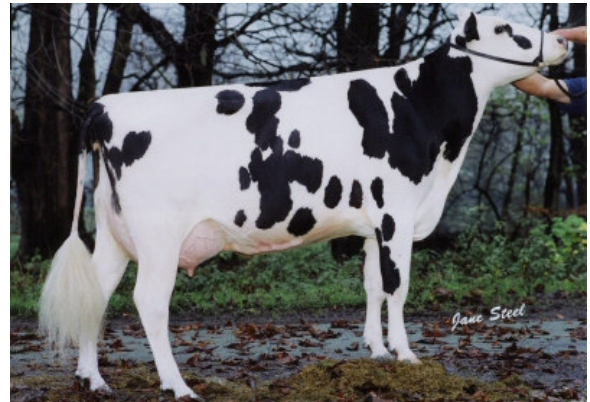

Skavlan daughter – Peovereye Skavlan Dora