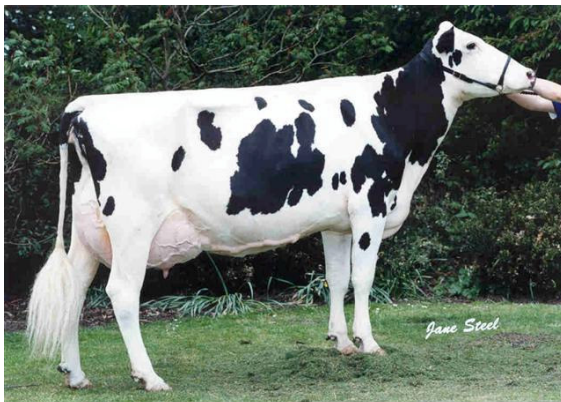

The dam of Skavlan is MOET Marconi Scooter A EX. Scooter has made a phenomenal impression on the MOET herd, and the hundreds of visitors we see each year. This cow has now produced over 80tonnes of milk lifetime within MOET, despite a very heavy flush programme. She scored VG87 as a two year old, and developed into a long, strong powerful cow, with a tremendous mammary, particularly noted for its heavy veining and silky texture. Behind her was MOET Luke Scooter D, who also has a 17,000kg lactation under her belt at MOET. This family has always impressed for high volumes of milk from beautiful cows. Ford is the ideal cross on Scooter as it injects power and depth whilst Scooter maintains the dairyness and milk production potential.

Daughter Information

Skavlan daughters are consistently white like the dam Marconi Scooter. They have an ideal blend of strength and dairyness, taking the strength from Ford and the silkyness from Scooter. Udders are superb, beautiful fore attachments, great cleft and veins all over. The Skavlan heifers show excellent locomotion and tend to have a little more set to the leg than average. Management traits are exceptional as expected from a MOET bull with high scores for Temperament, Milking Speed and SCC.

Mating Information

Skavlan is 8% calving ease, and will work well on daughters of Stormatic, Outside, MELODY, Jocko, Mtoto, Champion, CONVINCER, DIEHARD, SHOTTLE (keep them white!)

Dam of Skavlan – Moet Marconi Scooter A Ex