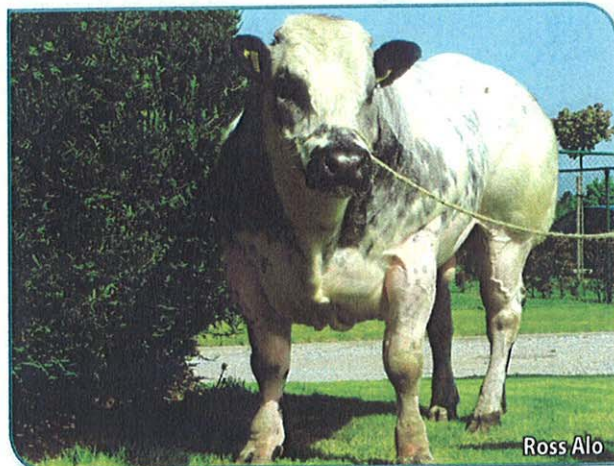

N° : **IE 221240890887**
Born : **05-09-2006**
Coat : **White and blue**
Breeder : **DUGGAN Jarlath, Laois Ireland**
Vendor : **NCBC**

BB1080.
sm29817

PARTIAL NOTE Classification date : ???	LINEAR CLASSIFICATION	
	Size	90
	Muscula developm.	88
	Meaty type	81,3
	Stands	75
	General appearance	75
Final note	86,8	

ROSS ALO (ROSARIO)

BLAK DU BATY D'EPRAVE

BARON DU BOIS BAULOYE

AFFUTE DU RY OSSOGNE

FARADIBA DU BOIS BAULOYE

MANIE DU BATY D'EPRAVE

SEDUISANT DE FOOZ

MATEE DU BATY D'EPRAVE

ROSS TREASA

AS DE TREFLE DU VANOVA

DANDY DU TILLEUL

POUPOULE DU VANOVA

ROSS PERFECT

CAMPBRE DU COIN

ROSS MICHELLE

The new
star

He's the first Irish bull exported to the BBG AI centre in Belgium. Ross Alo is a magnificent bull, full quality and exceedingly long. He has 88 points for musculature. His mother is a very big cow with finesse.

Ross Alo