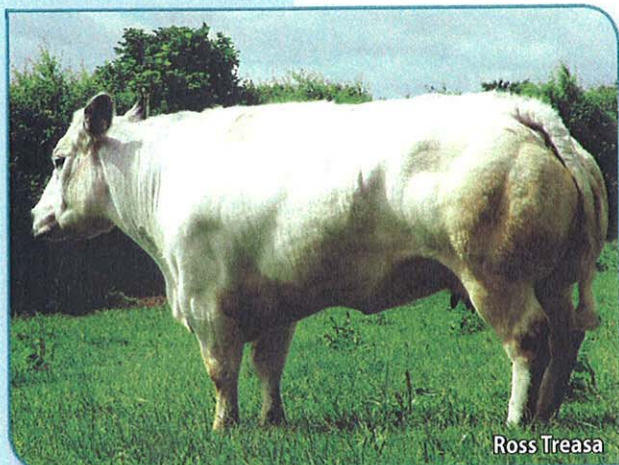

At 19 m, 133 cm (+6); 786 kg

N° : **IE 221240890887**
 Born : **05-09-2006**
 Coat : **White and blue**
 Breeder : **DUGGAN Jarlath, Laois Ireland**
 Vendor : **NCBC**

BB1080.
 sm29817

PARTIAL NOTE Classification date : ???	LINEAR CLASSIFICATION	
	Size	90
	Muscula developm.	88
	Meaty type	81,3
	Stands	75
	General appearance	75
Final note	86,8	

He's the first Irish bull exported to the BBG AI centre in Belgium. Ross Alo is a magnificent bull, full quality and exceedingly long. He has 88 points for musculature. His mother is a very big cow with finesse.