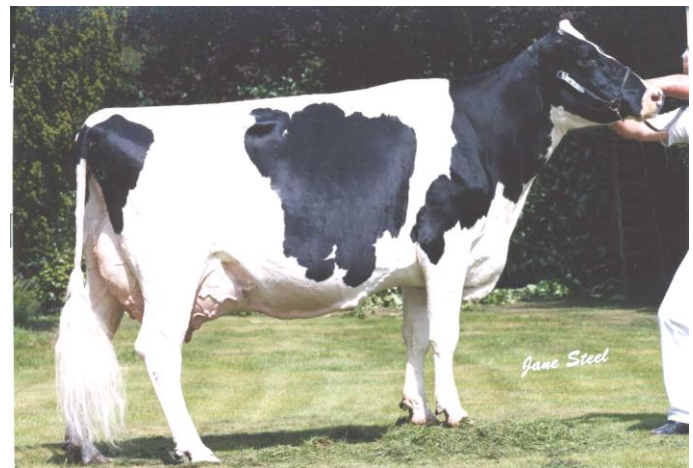

Dam of Padbury
Bidlea Jolt Papoose EX91 2E