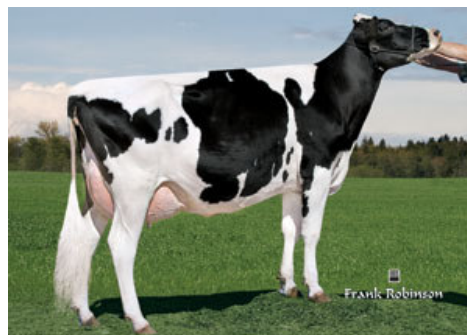

Family Information

MAMMOTH was bred by Marcus Zook in Miflin, PA. I remember my first visit to the farm to see MAMMOTH's dam as a 2 year old, a tall, gangly heifer with a wide rump and great udder....the kind of heifer that needs time to fill out. She certainly has done that over time, starting out as a GP-83 2year old to a 2E-90 point cow today. Longevity is a characteristic of the family as MAMMOTH's dam & grand dam are still milking in the herd today, finishing up their 4th and 7th lactations respectively.

Daughter Information

MAMMOTH daughters have been a favorite of all groups that have walked pens in recent months. He consistently leaves his mark of sound udders and near perfect feet and legs. All daughters have snug fore and rear attachments and a level udder floor that is well above the hock. MAMMOTH breeds dairy, silky hided cows that have long necks and clean flat leg bone. Legs are ideal from the side with very deep heels and track great from behind. MAMMOTH can be mated to strong powerful cows without a problem.

Mating Information

MAMMOTH will cross well on daughters of BOLIVER, BOLTON, SHOTTLE, HOMESTEAD, Laudan, LENOX and REVOLUTION.

29HO13306 MAMMOTH Daughter
Triple H #2 Mammoth 8588 GP-80
Owned by Larry Hilarides, Tulare, CA