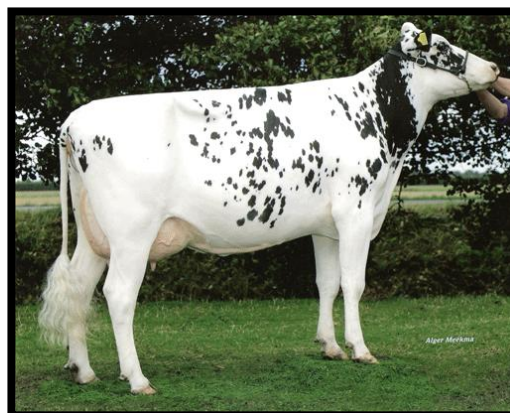

Heja Spencer Leipo Red

D.O.B : 28/04/2008

Selected for

Herdbook no : 63000491605777

EPTA April 2010 : Milk 204kgs
 Fat 16.1kgs +0.1%
 Ptn 13.9kgs +0.1%
 PIN £31 PLI £138

3 Generation Sire Stack: Spencer x Shottle x Lentini

SIRE: Heihoeve Delta Spencer

DAM: R Gina VG86

Lact	Milk	Days	Fat %	Ptn %	LW
1	9297	305	5.15	3.52	127%

G DAM: Apina Massia 20 VG89

Lact	Milk	Days	Fat %	Ptn %
1	10574	305	4.41	3.41

Nucleus tested. Bred several VG88/89 daughters

R Gina VG86

Apina Massia 20 VG89 (Grand dam)

Heja Spencer Leipo Red FH3364

Dam of Leipo is a really impressive Shottle, super rumped, great legs and feet and sweet udder, and she has all the promise to make a really great cow. Next dam is the fantastic Massia 20 VG89, who was sampled at the Delta nucleus test herd and was rated as one of the best red cows to ever go through the programme. She has bred several VG two year old daughters today, including the impressive Southland Maria Red who scored 89 points as a heifer. Massia 20's full sister is the noted Massia 21 EX, who has been contracted to a number of studs around the world and is dam of the high ranking Apina Curtis. This family has produced a number of proven sons, the highlight so far being Tocar, the current No 1 Red and White Sire in Germany. He is a grandson of Massia 13. Spencer is the current No 1 Red and White sire in Holland, and is noted for his strong fitness and component traits.