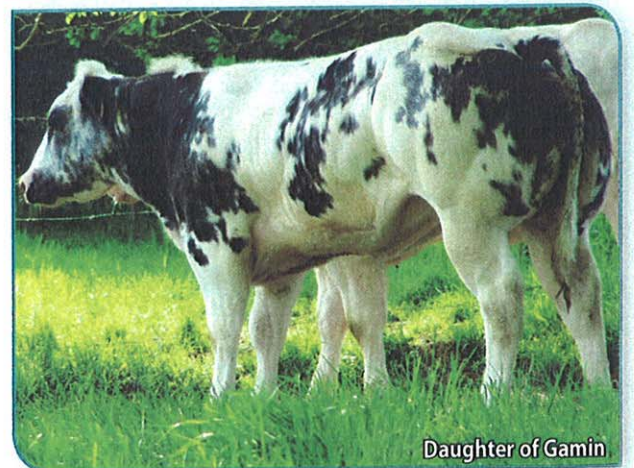

Daughter of Gamin