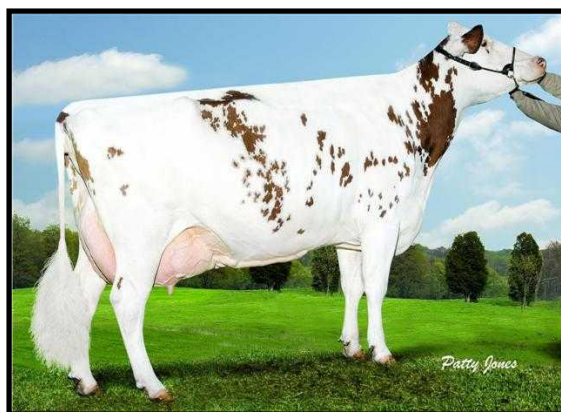

Fradon R Mark Jodie-Red EX91

Fradon Jet-Red FH3859

- *Fradon Jet-Red is bred from 8 consecutive generations of cows classified VG or EX, from one of Canada's best cow families. Fradon Rudolph Jodie EX, the grand dam of Jet-Red, has 10 milking daughters and all are classified VG or EX.*
- *The Jodie family, have won many prizes in the show ring. Fradon RMark Jodie EX was Grand Champion Quebec International R&W Show 2004 and her maternal half sister, Fradon Encount Jodie VG89, was Grand Champion at the 2006 Quebec Show.*