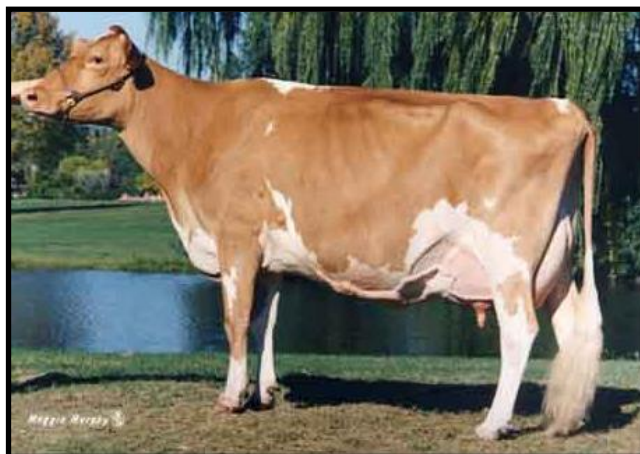

Westlynn Tom Lee EX96

Four Winds Royal Delta G9897

Royal Delta should sire really fancy, correct offspring. He is a tremendous individual, whose long body and correct feet and legs translate through from one of the greatest Guernsey show cows to ever live. She was the only Guernsey to ever accomplish back-to-back championships at WDE and All-American titles.