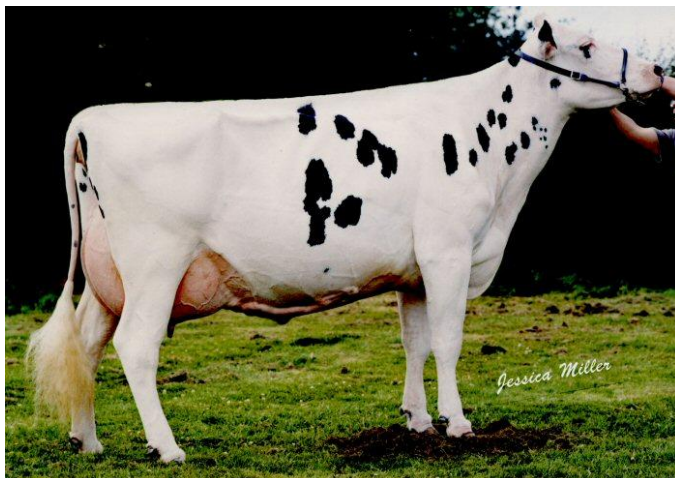

Family Information

Field-Of-Dreams Formation Erle EX95 is the top selling cow in UK Holstein breed history setting an all time high of £80,000 in 2003. This fifth generation EX has also taken Reserve Grand Champion at the UK National Holstein Show on two occasions and has bred 10 VG daughters to date. Her dam, Smiddiehill Jed Erle, also EX95, bred nine EX or VG daughters and has also taken Reserve Champion at the UK National Holstein Show. EMPEROR is out of one of Formation Erles best daughters, a VG88 Mtoto who has already bred a VG87 full sister to EMPEROR.

Daughter Information

Consistency is the key with EMPEROR who stamps his daughters with tall, long, open, dairy frames. Rumps slope perfectly from hook to pin with plenty of width, and ideal thurl placement. Velvety textured udders are smashed on high, wide and handsomely and he also adds teat length. EMPEROR straightens leg set and leaves clean hocked daughters that track straight as a die and he will add heel depth in any mating. They are mild mannered and hassle free in the parlour, ensuring they are as good to work with as they are to look at.

Mating Information

EMPEROR will work well on milking daughters of NANSEN, REECE, DRAGON, MELODY, DRAKE and cattle with Ford or Outside influence.

Grand Dam
Field-Of-Dreams Formation Erle EX95 3E