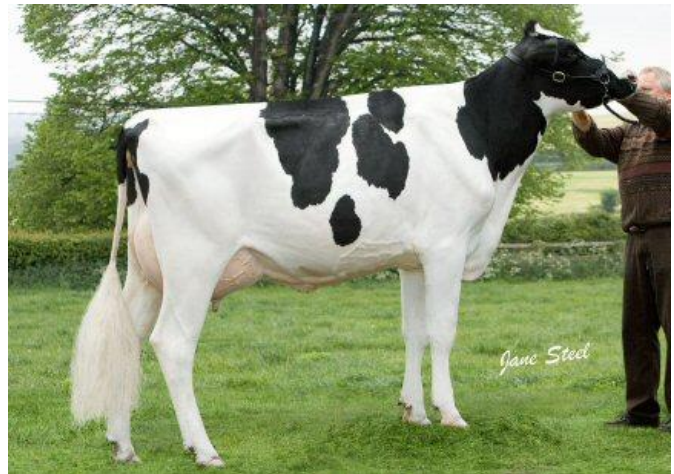

## 29HO12498 STERNDALE EMPEROR\*TL\*TV

by Andrew Rutter

The EMPEROR strikes back. A new UK high type sire from the Erle family

### Family Information

Field-Of-Dreams Formation Erle EX95 is the top selling cow in UK Holstein breed history setting an all time high of £80,000 in 2003. This fifth generation EX has also taken Reserve Grand Champion at the UK National Holstein Show on two occasions and has bred 10 VG daughters to date. Her dam, Smiddiehill Jed Erle, also EX95, bred nine EX or VG daughters and has also taken Reserve Champion at the UK National Holstein Show. EMPEROR is out of one of Formation Erles best daughters, a VG88 Mtoto who has already bred a VG87 full sister to EMPEROR.

### Daughter Information

Consistency is the key with EMPEROR who stamps his daughters with tall, long, open, dairy frames. Rumps slope perfectly from hook to pin with plenty of width, and ideal thurl placement. Velvety textured udders are smashed on high, wide and handsomely and he also adds teat length. EMPEROR straightens leg set and leaves clean hocked daughters that track straight as a die and he will add heel depth in any mating. They are mild mannered and hassle free in the parlour, ensuring they are as good to work with as they are to look at.

### Mating Information

EMPEROR will work well on milking daughters of NANSEN, REECE, DRAGON, MELODY, DRAKE and cattle with Ford or Outside influence.

Grand Dam  
Field-Of-Dreams Formation Erle EX95 3E

Daughter  
Knowlesmere Emperor Anna VG85