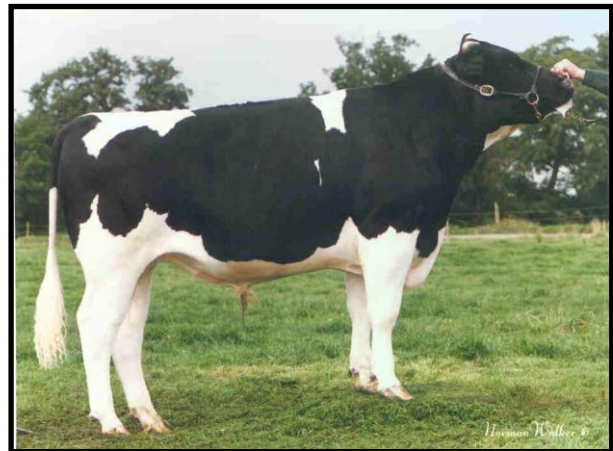

Catlane Caleb FH3181

100%Friesian

D.O.B : 19/01/2008

Herdbook no : 20000000638695

EPTA April 2011 :
 Milk 56 kgs
 Fat 4.7kgs +0.02%
 Ptn 4.5kgs +0.03%
 PIN £10 PLI £72

3 Generation Sire Stack: Corsair x Alphonso 2 x Dolphin

Catlane Corsair, sire of Caleb

Catlane Crescendo Christine (9 years old)

Catlane Caleb FH3181

- *Catlane Caleb is bred to sire long lasting cows, with six 100 tonne cows in his pedigree. Catlane Corsair, the sire of Caleb, has excellent scores for lifespan (+0.5) and SCC (-19) and his daughters have done very well on grassland farms in Ireland, with an EBI of 184 euros.*
- *Caleb is bred from the Christine family, which has produced many top bulls. His 9,000kg dam looks very well and she is a grand daughter of Catlane Durban Christine that gave 135 tonnes of milk.*