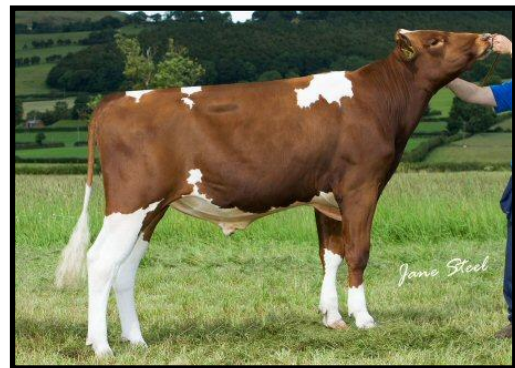

# ABS Bona Fide Red FH3524

D.O.B : 06/05/2007

Selected for

Herdbook no : 60000662849451

EPTA April 2010: Milk 274kgs  
 Fat 2.7kgs -0.11%  
 Ptn 9.8kgs +0.02%  
 PIN £12 PLI £47

3 Generation Sire Stack: Elayo x Lentini x Rudolph

3 DAM: Bonni 286

Lact	Milk	Days	Fat %	Ptn %	
3	8135	305	4.70	3.37	High lactation

4 DAM: Blacky 206 EX90 60 tonne lifetime

5 DAM: Belinda 177 VG88

6 DAM: Bonny 126 VG85

Blacky 370 VG87

ABS Bona Fide Red

ABS Bona Fide Red FH3524

*Bona Fide Red is a classy young red bull, with a well structured rump, excellent feet and legs and he balances strength with dairyness in a stylish package. His sire Elayo rates as one of the top red and whites available anywhere today, thanks to strong production traits, a modern linear, and solid fitness traits. Blacky 370 is a fabulous cow, with a simply awesome udder, superbly attached with silky milky texture. She exhibits excellent width and strength from muzzle to rump, and tracks smoothly on clean boned, ideally set legs.*